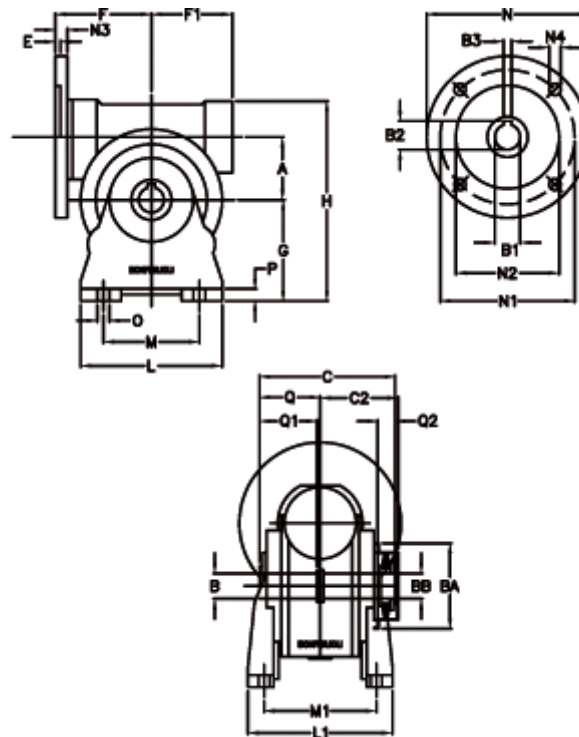

Article number: 390204903622716

Description: Worm Gear with Torque Limiter
VF 49-L1-A-36 P71B5

Measures

a = 49.50	C2 = 63,5	L1 = 124.0	O = 8.5
B = 25	Description = VF 49A-xx-71B5	m = 63	P = 12
B1 E7 = 14	E = 3.0	M1 = 98.5	Q = 51.0
B2 = 16.3	F = 70	N = 160	Q1 = 41
B3 H9 = 5	F1 = 63	N1 = 130	Q2 = 15
BA = 63	g = 82	N2 = 110	
BB H7 = 14	H = 162	N3 = 10.5	
C = 105	L = 110	N4 = 9,5	